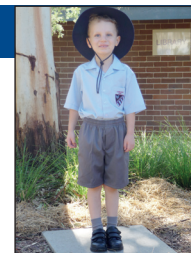

BOYS UNIFORMS

Summer Uniform

Sky Blue Short Sleeve Shirt with school logo
Grey Shorts
Navy Flap Cap *or* Navy Stockman Hat
Grey Socks and Black Shoes

Summer Sports Uniform

Sky Blue Short Sleeve Polo Shirt
Navy Sports Shorts
Navy Flap Cap *or* Navy Stockman Hat
White Socks and Sports Shoes